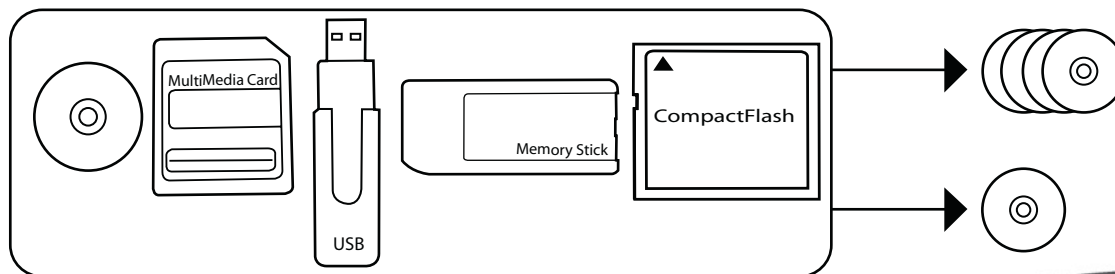

- Backup your important data from erasable memory cards or flash drives to archival CDs or DVDs
- Models come in:
 - 2 Drives (DVD or Blu-ray)
 - 3 Drives (DVD or Blu-ray)
 - 4 Drives (DVD or Blu-ray)
- Multi-Session
 - Combine several small size memory cards and USB drives together into a single disc
- Disc Spanning
 - Source file larger than a single DVD can span to multiple discs
- Multiple Disc Burning
 - Burn multiple DVDs at once from a single source
- No Hard Drive required
- Compact and Stylish Design with multiple memory card and USB drive readers built-in
- Custom OEM options available
 - Custom Colors
 - Silkscreen
 - Custom Printed Packages

*Specs subject to change without notice

Backup your important data from erasable memory cards or flash drives to archival CDs or DVDs! The new ZipSpin Pro Flash Duplicator is your all-in-one, stand alone solution for data backup and disc duplication. No hard drive required, the ZipSpin PFD has a compact and stylish design with multiple memory card and USB drive readers built-in. Intelligent Multi-Session and Disc Spanning Technologies make data transfer as easy as one touch of a button. The ZipSpin PFD is also a disc duplicator that copies up to three discs at a time. Experience all the benefits that the ZipSpin Pro Flash Multimedia Backup System has to offer!