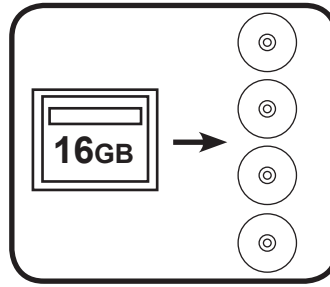

Disc-Spanning
Technology

Multi-Session
Technology

Specifications

Operating Type	Stand-alone (No PC Required)
Writing Method	DAO, TAO
Backup Method	Single Session/Multi-Session/Disc Spanning
Display	2 x 16 Backlit LCD
Language	English
System Memory	64MB
Input	4 Button Operation
Supported Recording Discs	DVD+R, DVD+RW, DVD-R, DVD-RW, Dual Layer DVD±R, Business Card CD, 3" Mini CD-R, Standard CD-R/RW CD/DVD
Max Writing Speed	20X DVD±R, 8x Dual Layer DVD±R, 8x DVD+RW, 6x DVD-RW, 56x CD-R, 32x CD-RW
Supported Source Formats	MS Slot: MS, MS-Duo, MS Pro, MS Pro Duo, MS MagicGate, MS Pro MagicGate, MS-Duo MagicGate, MS Pro Duo MagicGate etc.
	CF Slot: CF I, CF II, IBM Micro Drive
	SD Slot: SD, SD Pro, Mini SD*, Mini SD Pro*, Micro SD*, SD HS, WI-FI SD, Super HS SD (*Adapter Required)
	MMC Slot: MMC, MMC Pro, MMC II, RS-MMC
	Discs: DVD-ROM, DVD-Video, DVD+R, DVD+RW, DVD-R, DVD-RW, Dual Layer DVD±R, CD-ROM, CD-I, Audio CD, Video CD, Bootable CD, Mixed-mode CD, Multi-session CD, CD-Plus, Business Card CD, 3" Mini CD-R
	USB Drive