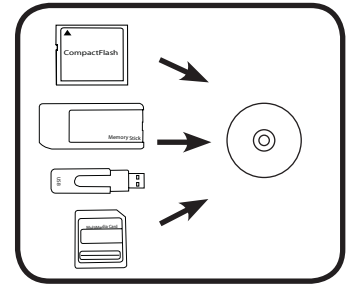

Disc-Spanning
Technology

Multi-Session
Technology

Specifications

Operating Type	Stand-alone (No PC Required)
Writing Method	DAO, TAO
Backup Method	Single Session/Multi-Session/Disc Spanning
Display	2 x 16 Backlit LCD
Language	English
System Memory	64MB
Input	4 Button Operation
Supported Recording Discs	DVD+R, DVD+RW, DVD-R, DVD-RW, Dual Layer DVD±R, Business Card CD, 3" Mini CD-R, Standard CD-R/RW CD/DVD
Max Writing Speed	20X DVD±R, 8x Dual Layer DVD±R, 8x DVD+RW, 6x DVD-RW, 56x CD-R, 32x CD-RW
Supported Source Formats	MS Slot: MS, MS-Duo, MS Pro, MS Pro Duo, MS MagicGate, MS Pro MagicGate, MS-Duo MagicGate, MS Pro Duo MagicGate etc.
	CF Slot: CF I, CF II, IBM Micro Drive
	SD Slot: SD, SD Pro, Mini SD*, Mini SD Pro*, Micro SD*, SD HS, WI-FI SD, Super HS SD (*Adapter Required)
	MMC Slot: MMC, MMC Pro, MMC II, RS-MMC
	Discs: DVD-ROM, DVD-Video, DVD+R, DVD+RW, DVD-R, DVD-RW, Dual Layer DVD±R, CD-ROM, CD-I, Audio CD, Video CD, Bootable CD, Mixed-mode CD, Multi-session CD, CD-Plus, Business Card CD, 3" Mini CD-R
	USB Drive